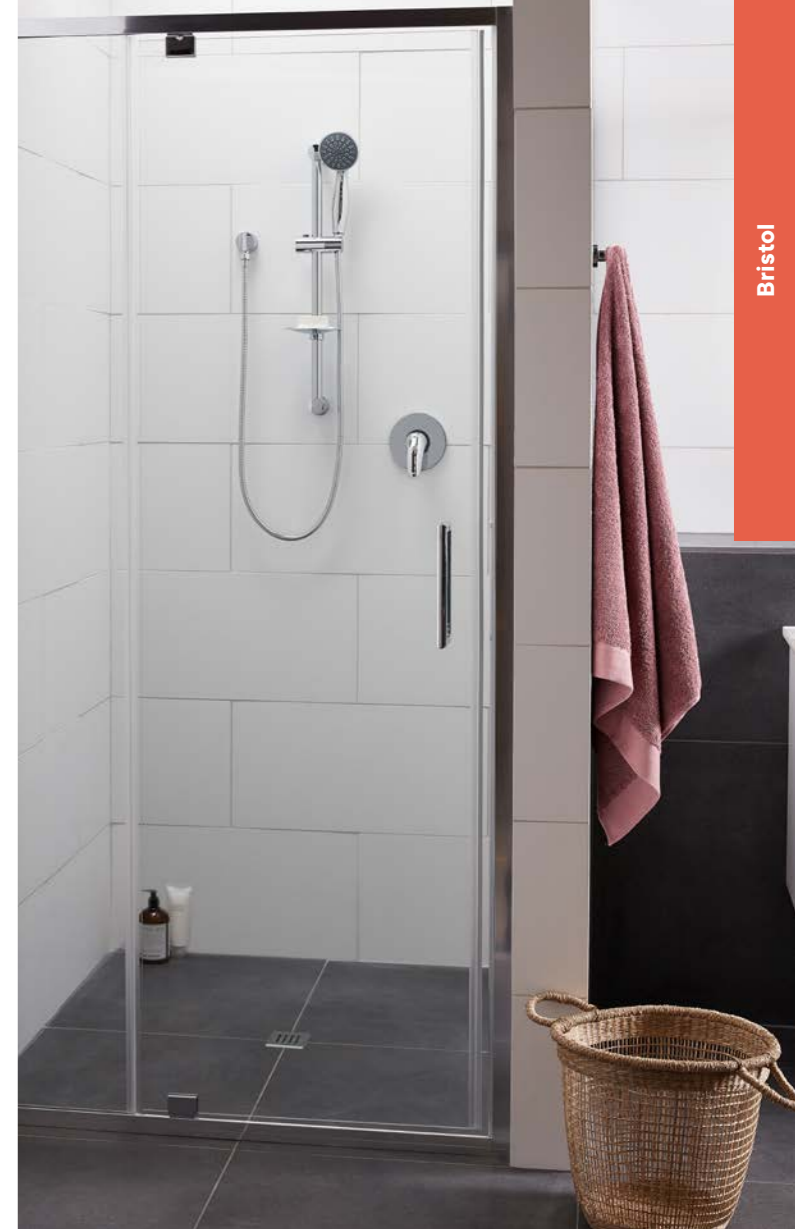

Bristol Alcove Shower Screen

Bristol

— 1 Bristol Shower System

Front panel fully framed
6mm toughened glass

Available in:
900 x 900mm
1000 x 1000mm
1200 x 900mm

900 x 900mm and
1000 x 1000mm bases
available with centre or rear
outlet 1200 x 900mm base
available with rear outlet only

Return panel frameless

Complete with Luna Shower
base and Shower wall

Shower screens can be
purchased separately

— 2 Bristol Shower Screen and Base

Kitted – Posh Bristol Shower
Screen and Acrylic Shower Base

Alternative available with
Torbex base

— 3 Bristol Angled Shower Screen

Semi frameless screen
6mm toughened glass

Available in:
900 x 900mm
1000 x 1000mm

Left or right hand door opening

Shower system with base
and wall

— 4 Bristol Alcove Shower Screen

Fully framed chrome door
Frameless return panel

6mm toughened glass

Available in:
900 x 2000mm
1000 x 2000mm
1200 x 2000mm

Left or right hand door opening

— 5 Bristol Torbex MK2 Square Shower Base

Available in:
900 x 900mm

Centre rear outlet

Made from high strength
composite material Torbex

Low 35mm profile

10mm tile lip

Dome cover waste included

Superior stain resistant surface

Sanitary grade

Lightweight (9-13kg)

Quick and easy installation

— 6 Bristol Torbex MK2 Rectangle Shower Base

Available in:
1200 x 900mm
1370 x 900mm
1660 x 900mm

Centre rear outlet

Made from high strength
composite material Torbex

Low 35mm profile

10mm tile lip

Dome cover waste included

Superior stain resistant surface

Sanitary grade

Lightweight (9-13kg)

Quick and easy installation

— 7 Bristol Luna Acrylic Square Shower Base

Available in:
900 x 900mm
1000 x 1000mm

Rear or centre outlet

— 8 Bristol Luna Acrylic Rectangle Shower Base

Available in:
1200 x 900mm

Rear outlet