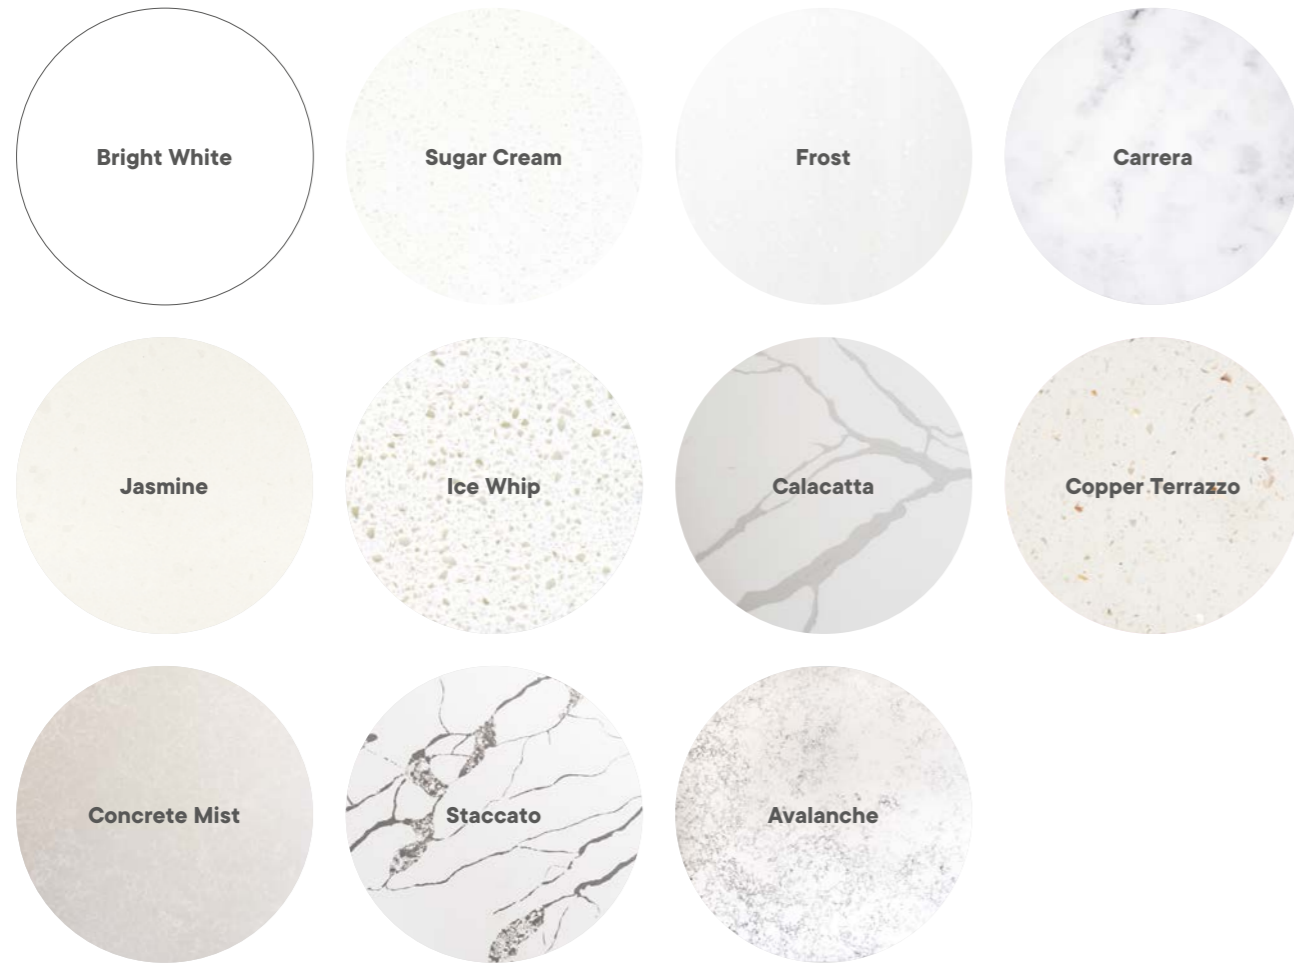

Vanity Finishes

Gloss Silk or Natural Finishes

Polyurethane

Available on Plus models only

Disclaimer: Due to limitations in the printing process the colours in this brochure are a guide only. We recommend basing your selection on a physical colour sample, to see colour samples please visit your local Reece showroom.

Benchtop Finishes

Cherry Pie Premium Solid Surface

Friday Hybrid Quartz

Cast Marble

Ceramic

Benchtop Finishes

Caesarstone

Disclaimer: Due to limitations in the printing process the colours in this brochure are a guide only. We recommend basing your selection on a physical colour sample, to see colour samples please visit your local Reece showroom.