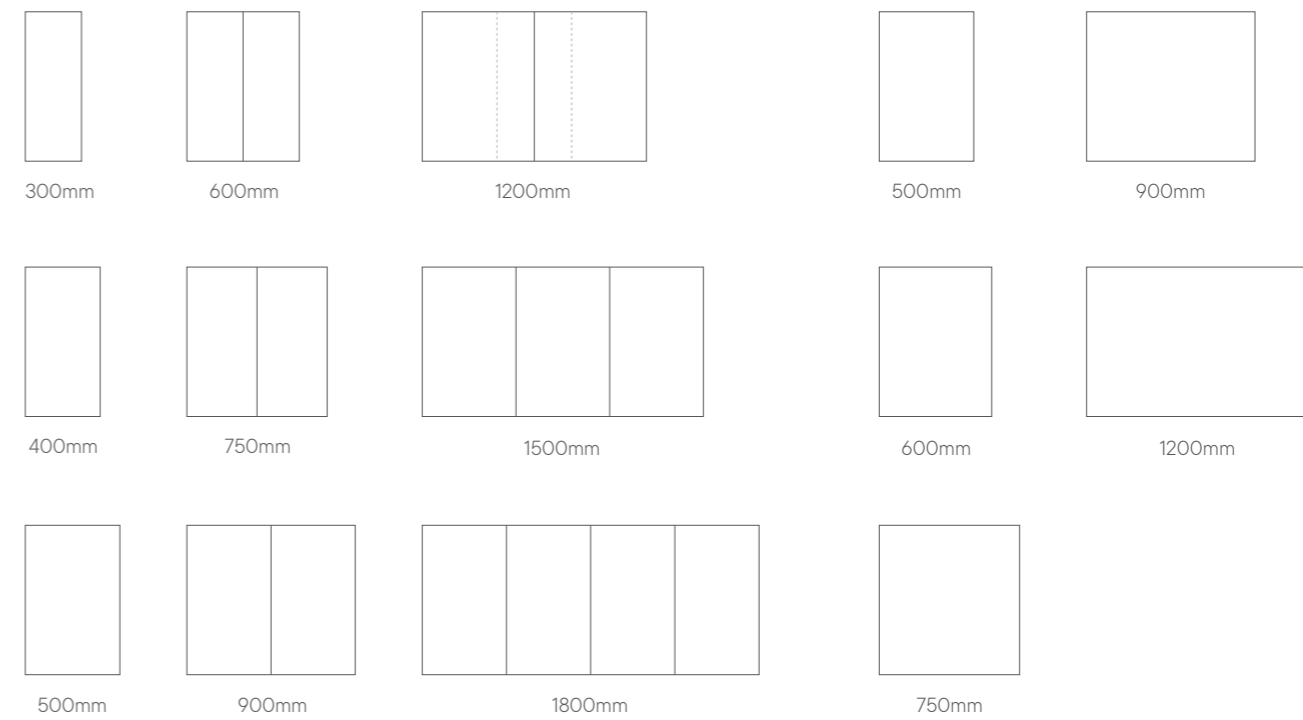

Shaving Cabinets

Stunning mirrored cabinets providing face level concealed storage. A perfect match with the Domaine vanity range.

800mm Height

Mirror Cabinet Features

- Fully adjustable soft-close hinges
- Adjustable glass shelves
- Copper-free mirror
- Domaine Plus includes an internal double power point, LED concealed lighting, and a 3x magnifier mirror