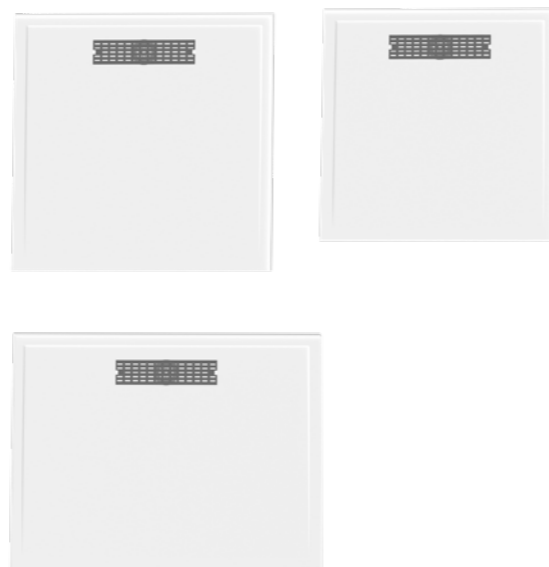

— 2 Domaine MK2 Shower Base

Available in:
900 x 900mm
1000 x 1000mm
900 x 1200mm

Modern flush design

Left entry and right entry models available

Polymarble base

Rear centre waste

Patented top fix waste technology

2