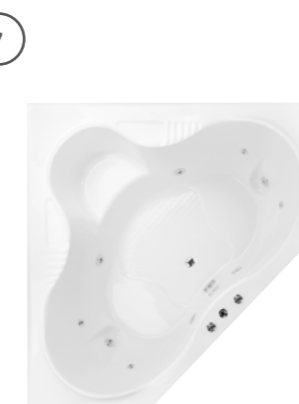

Baths, Spas & Shower Bases