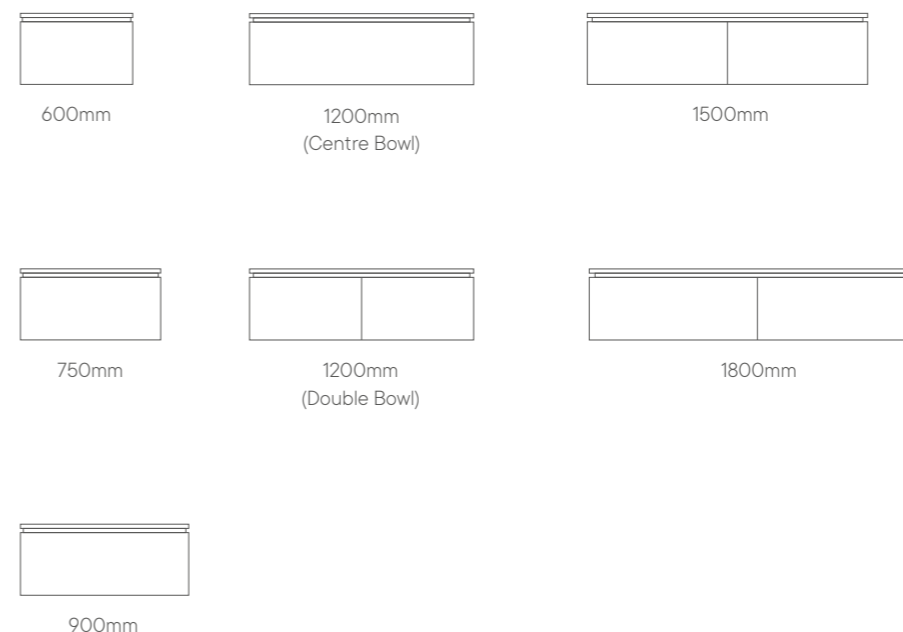

Sizes

600mm - Centre

750mm - Centre, Offset

900mm - Centre, Offset

1200mm - Centre, Offset, Double

1500mm - Centre, Double

1800mm - Centre, Double

Please note the diagrams on this page are a basic reference of size and configuration only. For complete technical specifications please refer to the Reece website.

Domaine All Drawer 1200mm Tasmanian Oak textured cabinet finish
Domaine Round Mirror Cabinet 800mm

Domaine Plus All Drawer 1200mm premium graphite internals

Domaine All Drawer 1200mm Copper Terrazzo Cherry Pie top

All-Drawer

A sleek, linear vanity available in single or double drawer options. Minimalist design meets clever storage.

Wall Hung – 380mm Cabinet Height

Features

- Available as wall hung only
- Single all-drawer design
- Soft-close drawer
- Bevel-grip finger pull
- Chrome Universal Plug and Waste included