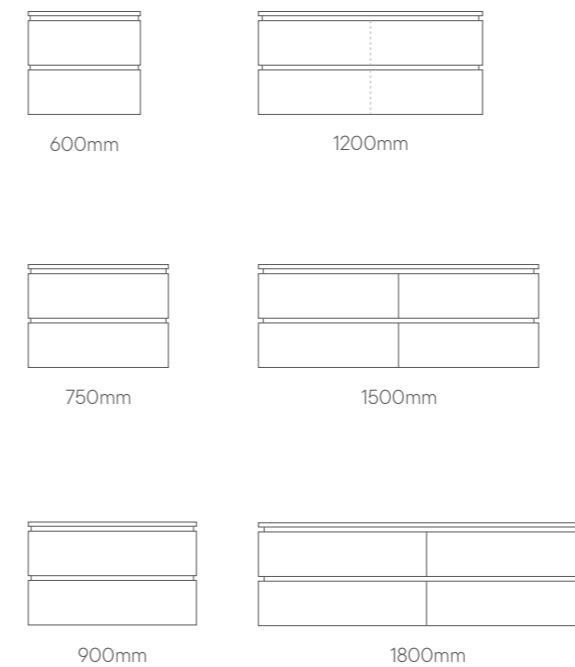

Sizes

600mm - Centre

750mm - Centre, Offset

900mm - Centre, Offset

1200mm - Centre, Offset, Double

1500mm - Centre, Double

1800mm - Centre, Double

Please note the diagrams on this page are a basic reference of size and configuration only. For complete technical specifications please refer to the Reece website.

Sizes

- 600mm** - Centre
- 750mm** - Centre
- 900mm** - Centre
- 1200mm** - Centre, Double
- 1500mm** - Centre, Double
- 1800mm** - Centre, Double

Please note the diagrams on this page are a basic reference of size and configuration only. For complete technical specifications please refer to the Reece website.

Domaine All-Drawer Twin 1200mm Classic Oak Nuance textured cabinet finish

All-Drawer Twin

A clean design with double drawer configuration for maximum concealed storage for the whole family.

Wall Hung – 550mm Cabinet Height

Floor Mounted – 880mm Cabinet Height

Domaine All-Drawer Twin 1200mm Bright White Cherry Pie top

Domaine All-Drawer Twin 1200mm premium white drawers

Features

- Available as wall hung only
- Double all-drawer design
- Soft-close drawers
- Bevel-grip finger pull
- Chrome Universal Plug and Waste included