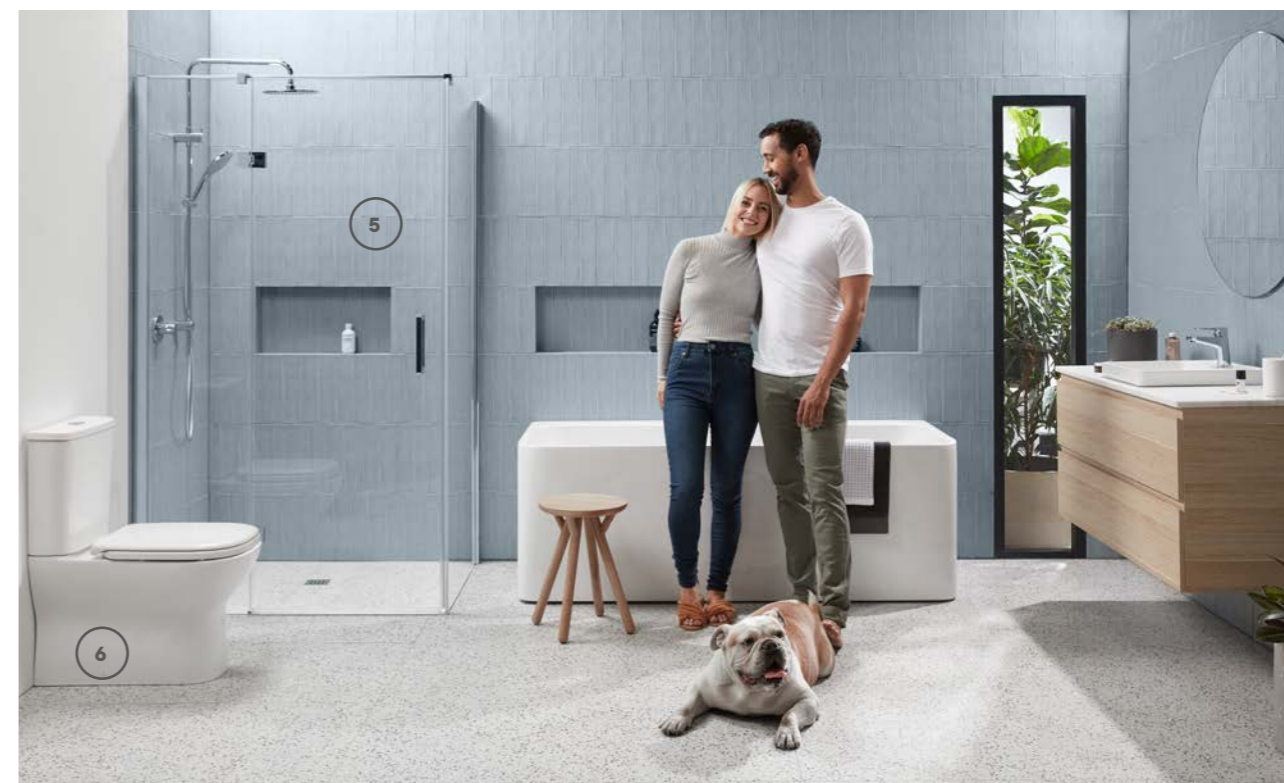

“We wanted a really modern look and we didn't want to compromise on that. Plus we wanted a few little luxuries as well. This bathroom fits the way we live and feels like it was made for us. We're really proud of what we've been able to create.”

Sacha — 30 years

- 1 **Domaine Back to Wall Freestanding Bath**
- 2 **Domaine Round Mirror**
- 3 **Domaine All-Drawer Twin Vanity**
- 4 **Domaine Semi Inset Basin**
- 5 **Domaine MK2 Semi Frameless Shower Screen**
- 6 **Domaine Rimless Close Coupled Back to Wall Toilet Suite**