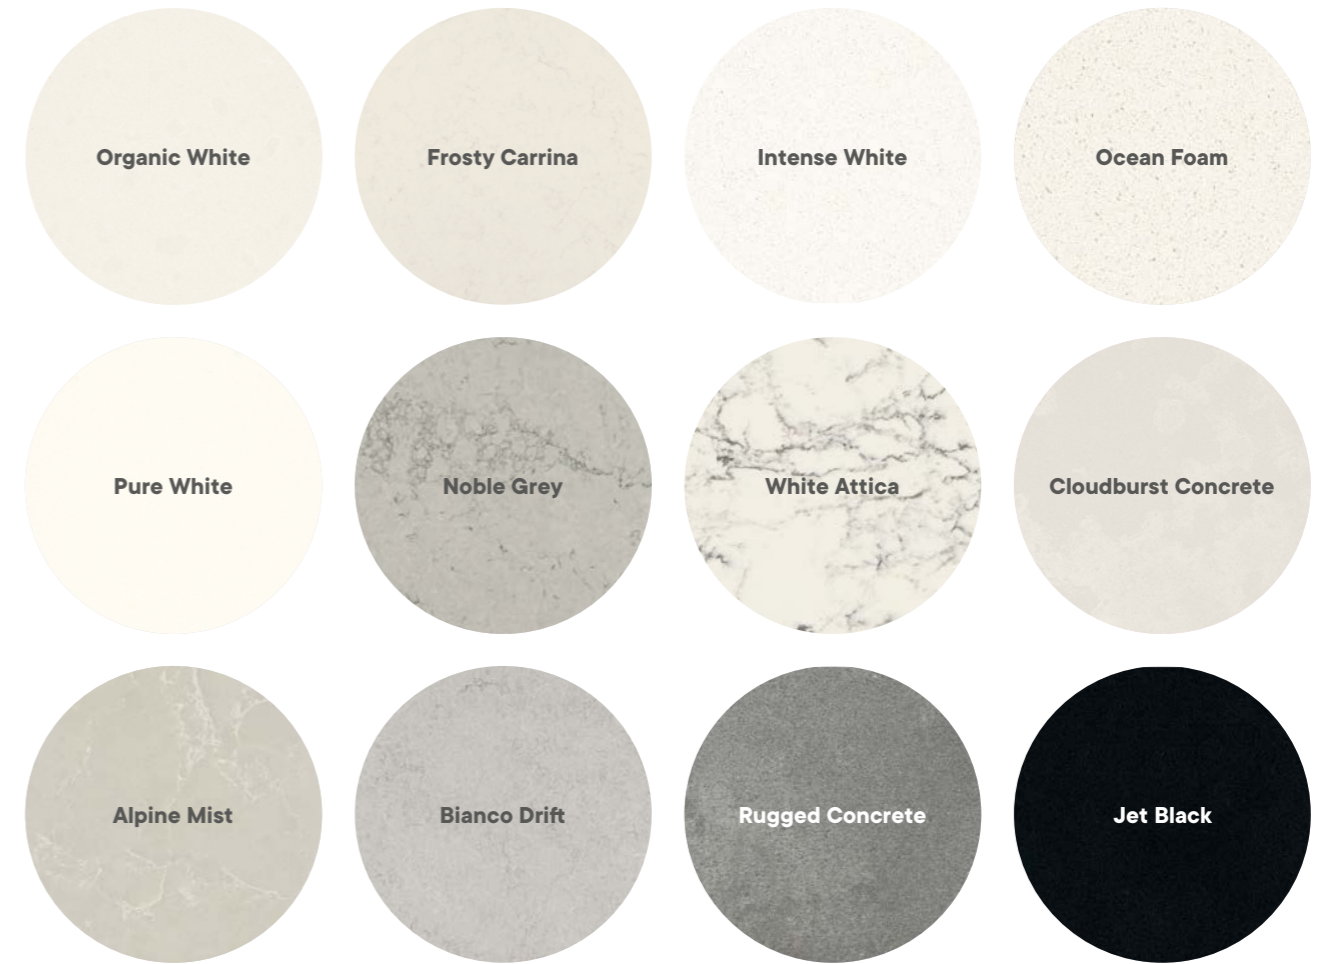

Vanity Finishes

Gloss Silk or Natural Finishes

Polyurethane

Available on Plus models only

Disclaimer: Due to limitations in the printing process the colours in this brochure are a guide only. We recommend basing your selection on a physical colour sample, to see colour samples please visit your local Reece showroom.

Benchtop Finishes

Cherry Pie Premium Solid Surface

Friday Hybrid Quartz

Cast Marble

Ceramic

Benchtop Finishes

Caesarstone

Disclaimer: Due to limitations in the printing process the colours in this brochure are a guide only. We recommend basing your selection on a physical colour sample, to see colour samples please visit your local Reece showroom.