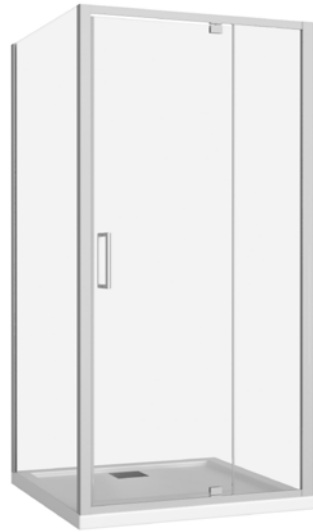

Shower Systems & Bases

1

3