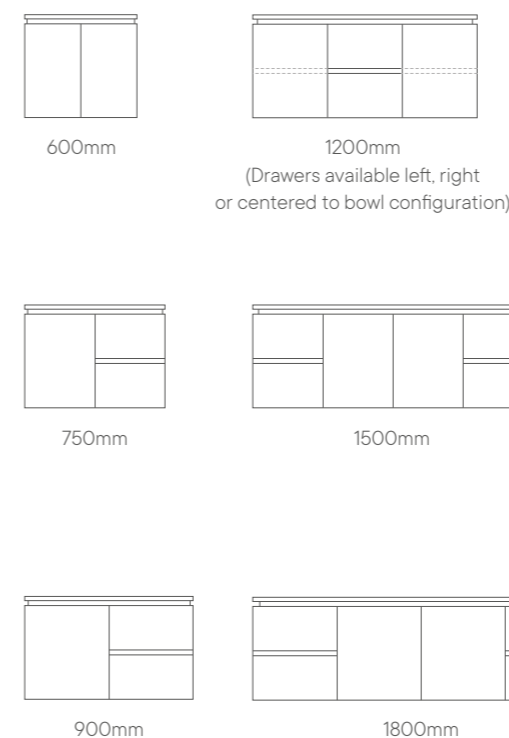

Shaving Cabinet

Shaving Cabinet With Shelf

Domaine Plus Conventional 1200mm Black Nuance textured cabinet finish, Bright White Cherry Pie benchtop
Domaine Shaving Cabinet 1200mm

Domaine Plus Conventional 1200mm premium graphite internals

Wall Hung – 550mm Cabinet Height

Floor Mounted – 880mm Cabinet Height

Features

Available as wall hung (double drawer) or floor mounted (triple drawer)

Soft-close doors and drawers

Bevel-grip finger pull

Chrome Universal Plug and Waste included

Sizes

600mm - Centre

750mm - Centre, Offset

900mm - Centre, Offset

1200mm - Centre, Offset, Double

1500mm - Centre, Double

1800mm - Centre, Double

Please note the diagrams on this page are a basic reference of size and configuration only. For complete technical specifications please refer to the Reece website.