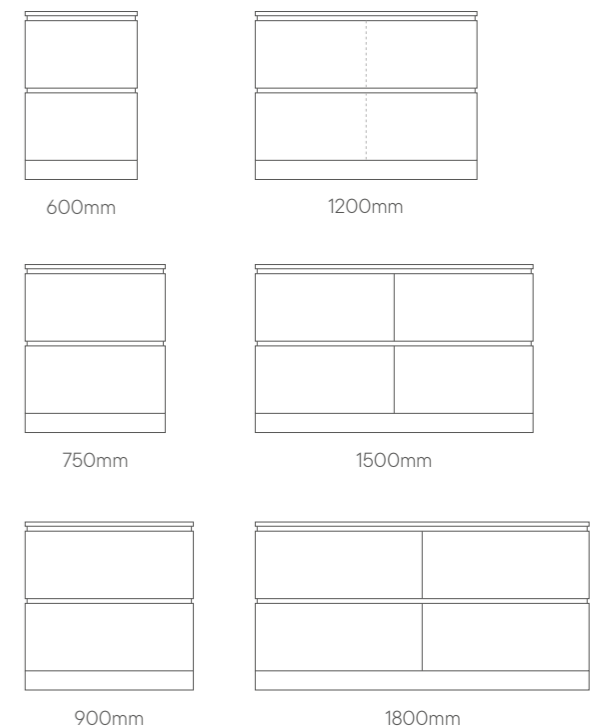

Sizes

600mm - Centre

750mm - Centre, Offset

900mm - Centre, Offset

1200mm - Centre, Offset, Double

1500mm - Centre, Double

1800mm - Centre, Double

Please note the diagrams on this page are a basic reference of size and configuration only. For complete technical specifications please refer to the Reece website.

Sizes

- 600mm** - Centre
- 750mm** - Centre
- 900mm** - Centre
- 1200mm** - Centre, Double
- 1500mm** - Centre, Double
- 1800mm** - Centre, Double

Please note the diagrams on this page are a basic reference of size and configuration only. For complete technical specifications please refer to the Reece website.

Domaine All-Drawer Twin 1200mm Classic Oak Nuance textured cabinet finish

All-Drawer Twin

A clean design with double drawer configuration for maximum concealed storage for the whole family.

Wall Hung – 550mm Cabinet Height

Floor Mounted – 880mm Cabinet Height

Domaine All-Drawer Twin 1200mm Bright White Cherry Pie top

Domaine All-Drawer Twin 1200mm premium white drawers

Features

- Available as wall hung only
- Double all-drawer design
- Soft-close drawers
- Bevel-grip finger pull
- Chrome Universal Plug and Waste included