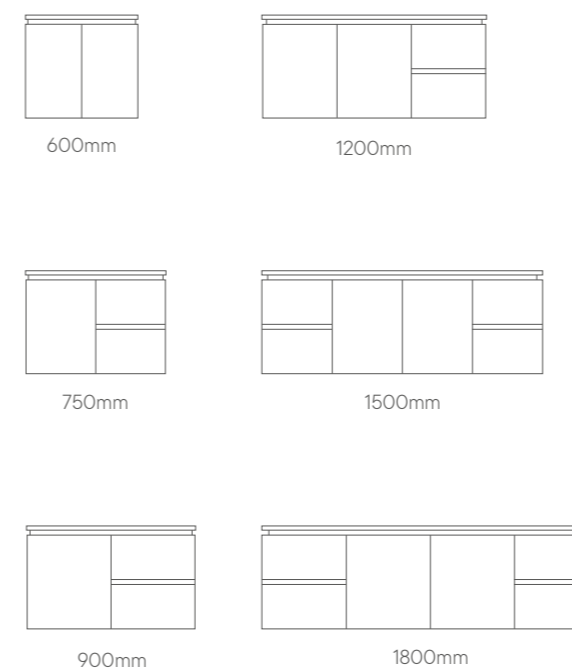

Sizes

600mm - Centre

750mm - Centre, Offset

900mm - Centre, Offset

1200mm - Centre, Offset, Double

1500mm - Centre, Double

1800mm - Centre, Double

Please note the diagrams on this page are a basic reference of size and configuration only. For complete technical specifications please refer to the Reece website.

900mm - Centre

1200mm - Centre, Double

1500mm - Centre, Double

1800mm - Centre, Double

Please note the diagrams on this page are a basic reference of size and configuration only. For complete technical specifications please refer to the Reece website.

Wall Hung – 550mm Cabinet Height

Floor Mounted – 880mm Cabinet Height

Features

Available as wall hung (double drawer) or floor mounted (triple drawer)

Ensuite depth vanity

Soft-close doors and drawers

Bevel-grip finger pull