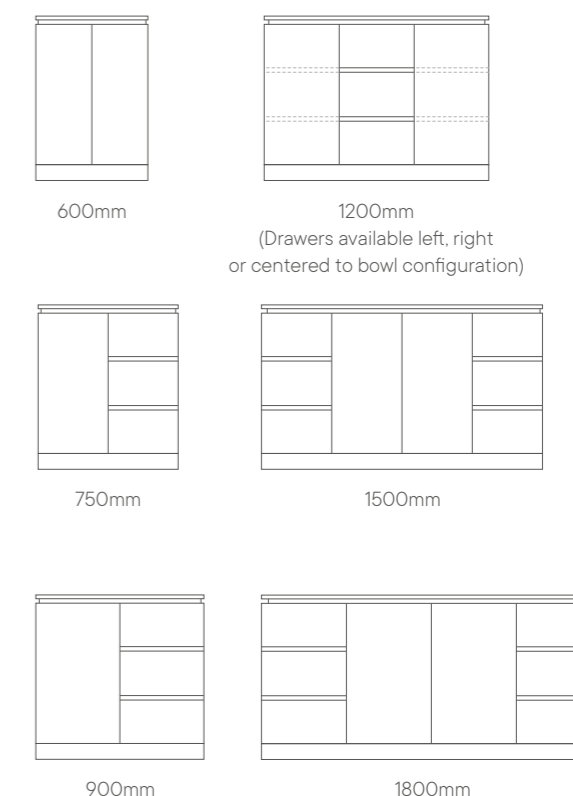

Domaine Conventional 900mm Polar White Silk cabinet finish with fresh white internals and cast marble top

Conventional

A modern look door and drawer combination vanity that makes storing smaller and larger items easy.

Wall Hung – 550mm Cabinet Height

Floor Mounted – 880mm Cabinet Height

Features

Available as wall hung (double drawer) or floor mounted (triple drawer)

Soft-close doors and drawers

Bevel-grip finger pull

Chrome Universal Plug and Waste included