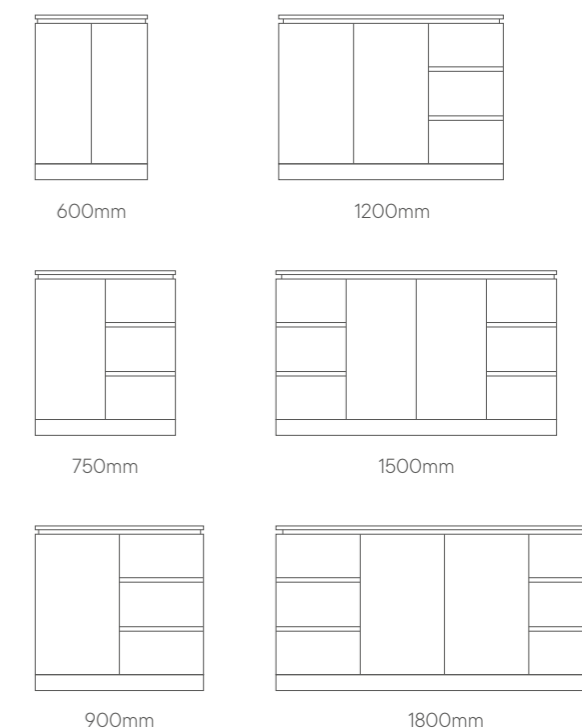

Sizes

600mm - Centre

750mm - Centre, Offset

900mm - Centre, Offset

1200mm - Centre, Offset, Double

1500mm - Centre, Double

1800mm - Centre, Double

Please note the diagrams on this page are a basic reference of size and configuration only. For complete technical specifications please refer to the Reece website.

900mm - Centre

1200mm - Centre, Double

1500mm - Centre, Double

1800mm - Centre, Double

Please note the diagrams on this page are a basic reference of size and configuration only. For complete technical specifications please refer to the Reece website.

Wall Hung – 550mm Cabinet Height

Floor Mounted – 880mm Cabinet Height

Features

Available as wall hung (double drawer) or floor mounted (triple drawer)

Ensuite depth vanity

Soft-close doors and drawers

Bevel-grip finger pull