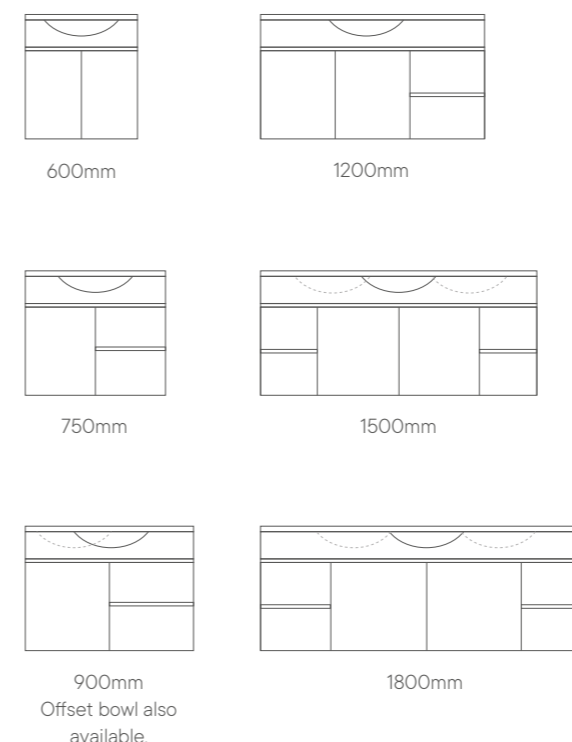

Sizes

600mm - Centre

750mm - Centre, Offset

900mm - Centre, Offset

1200mm - Centre, Offset, Double

1500mm - Centre, Double

1800mm - Centre, Double

Please note the diagrams on this page are a basic reference of size and configuration only. For complete technical specifications please refer to the Reece website.

Sizes

600mm - Centre

750mm - Centre

900mm - Centre

1200mm - Centre

1500mm - Centre, Double

1800mm - Centre, Double

Please note the diagrams on this page are a basic reference of size and configuration only. For complete technical specifications please refer to the Reece website.

Domaine Semi-Recessed 900mm Aged Walnut Chalk textured cabinet finish

Domaine Semi-Recessed 900mm fresh white internals

Domaine Semi-Recessed 900mm Cast Marble top

Semi-Recessed

A compact door and drawer combination to accommodate a semi recessed basin. A good choice when space is limited.

Wall Hung – 680mm Cabinet Height

Floor Mounted – 880mm Cabinet Height

Features

- Available as wall hung (double drawer) or floor mounted (double drawer)
- Soft-close doors and drawers
- Bevel-grip finger pull
- Chrome Universal Plug and Waste included