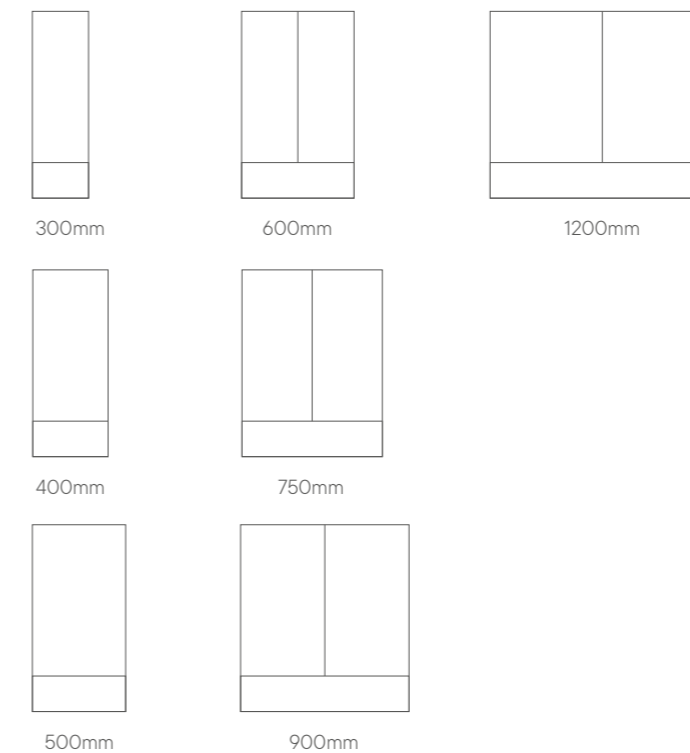

Mirror Sizes

- 500 x 800mm
- 600 x 800mm
- 750 x 800mm
- 900 x 800mm
- 1200 x 800mm

Mirror Features

- Polished edge
- Can be installed vertically or horizontally

Interior

- Domaine**
Fresh white interior
- Domaine Plus**
Premium graphite interior, LED concealed lighting, internal double power point and 3x magnified mirror

Shaving Cabinet with Shelf

Sleek mirrored cabinets with concealed storage and open shelf for quick access items. Designed to perfectly complement **Domaine** vanities.

1000mm Height

Features

- Fully adjustable soft-close hinges
- Adjustable glass shelves
- Copper-free mirror
- Domaine Plus includes an internal double power point, LED concealed lighting, and a 3x magnifier mirror