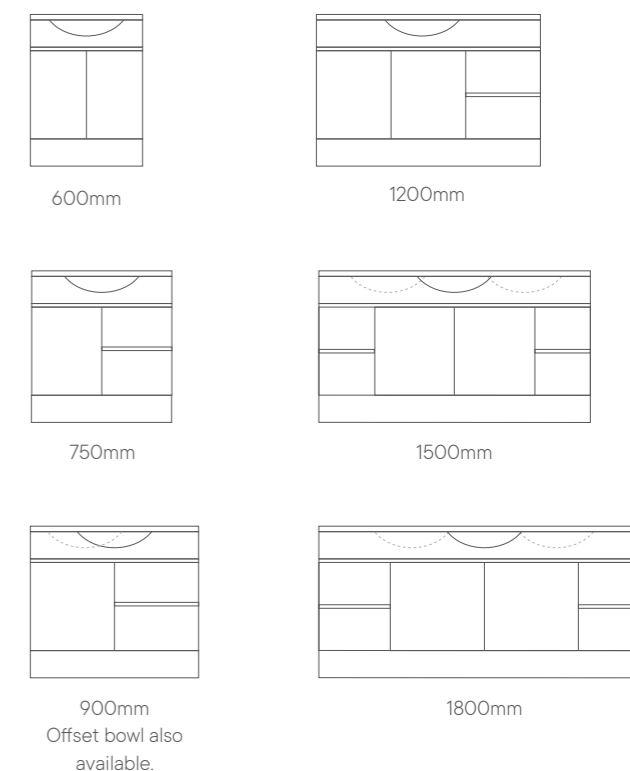

Sizes

600mm - Centre

750mm - Centre, Offset

900mm - Centre, Offset

1200mm - Centre, Offset, Double

1500mm - Centre, Double

1800mm - Centre, Double

Please note the diagrams on this page are a basic reference of size and configuration only. For complete technical specifications please refer to the Reece website.

Sizes

600mm - Centre

750mm - Centre

900mm - Centre

1200mm - Centre

1500mm - Centre, Double

1800mm - Centre, Double

Please note the diagrams on this page are a basic reference of size and configuration only. For complete technical specifications please refer to the Reece website.

Domaine Semi-Recessed 900mm Aged Walnut Chalk textured cabinet finish

Domaine Semi-Recessed 900mm fresh white internals

Domaine Semi-Recessed 900mm Cast Marble top

Semi-Recessed

A compact door and drawer combination to accommodate a semi recessed basin. A good choice when space is limited.

Wall Hung – 680mm Cabinet Height

Floor Mounted – 880mm Cabinet Height

Features

- Available as wall hung (double drawer) or floor mounted (double drawer)
- Soft-close doors and drawers
- Bevel-grip finger pull
- Chrome Universal Plug and Waste included