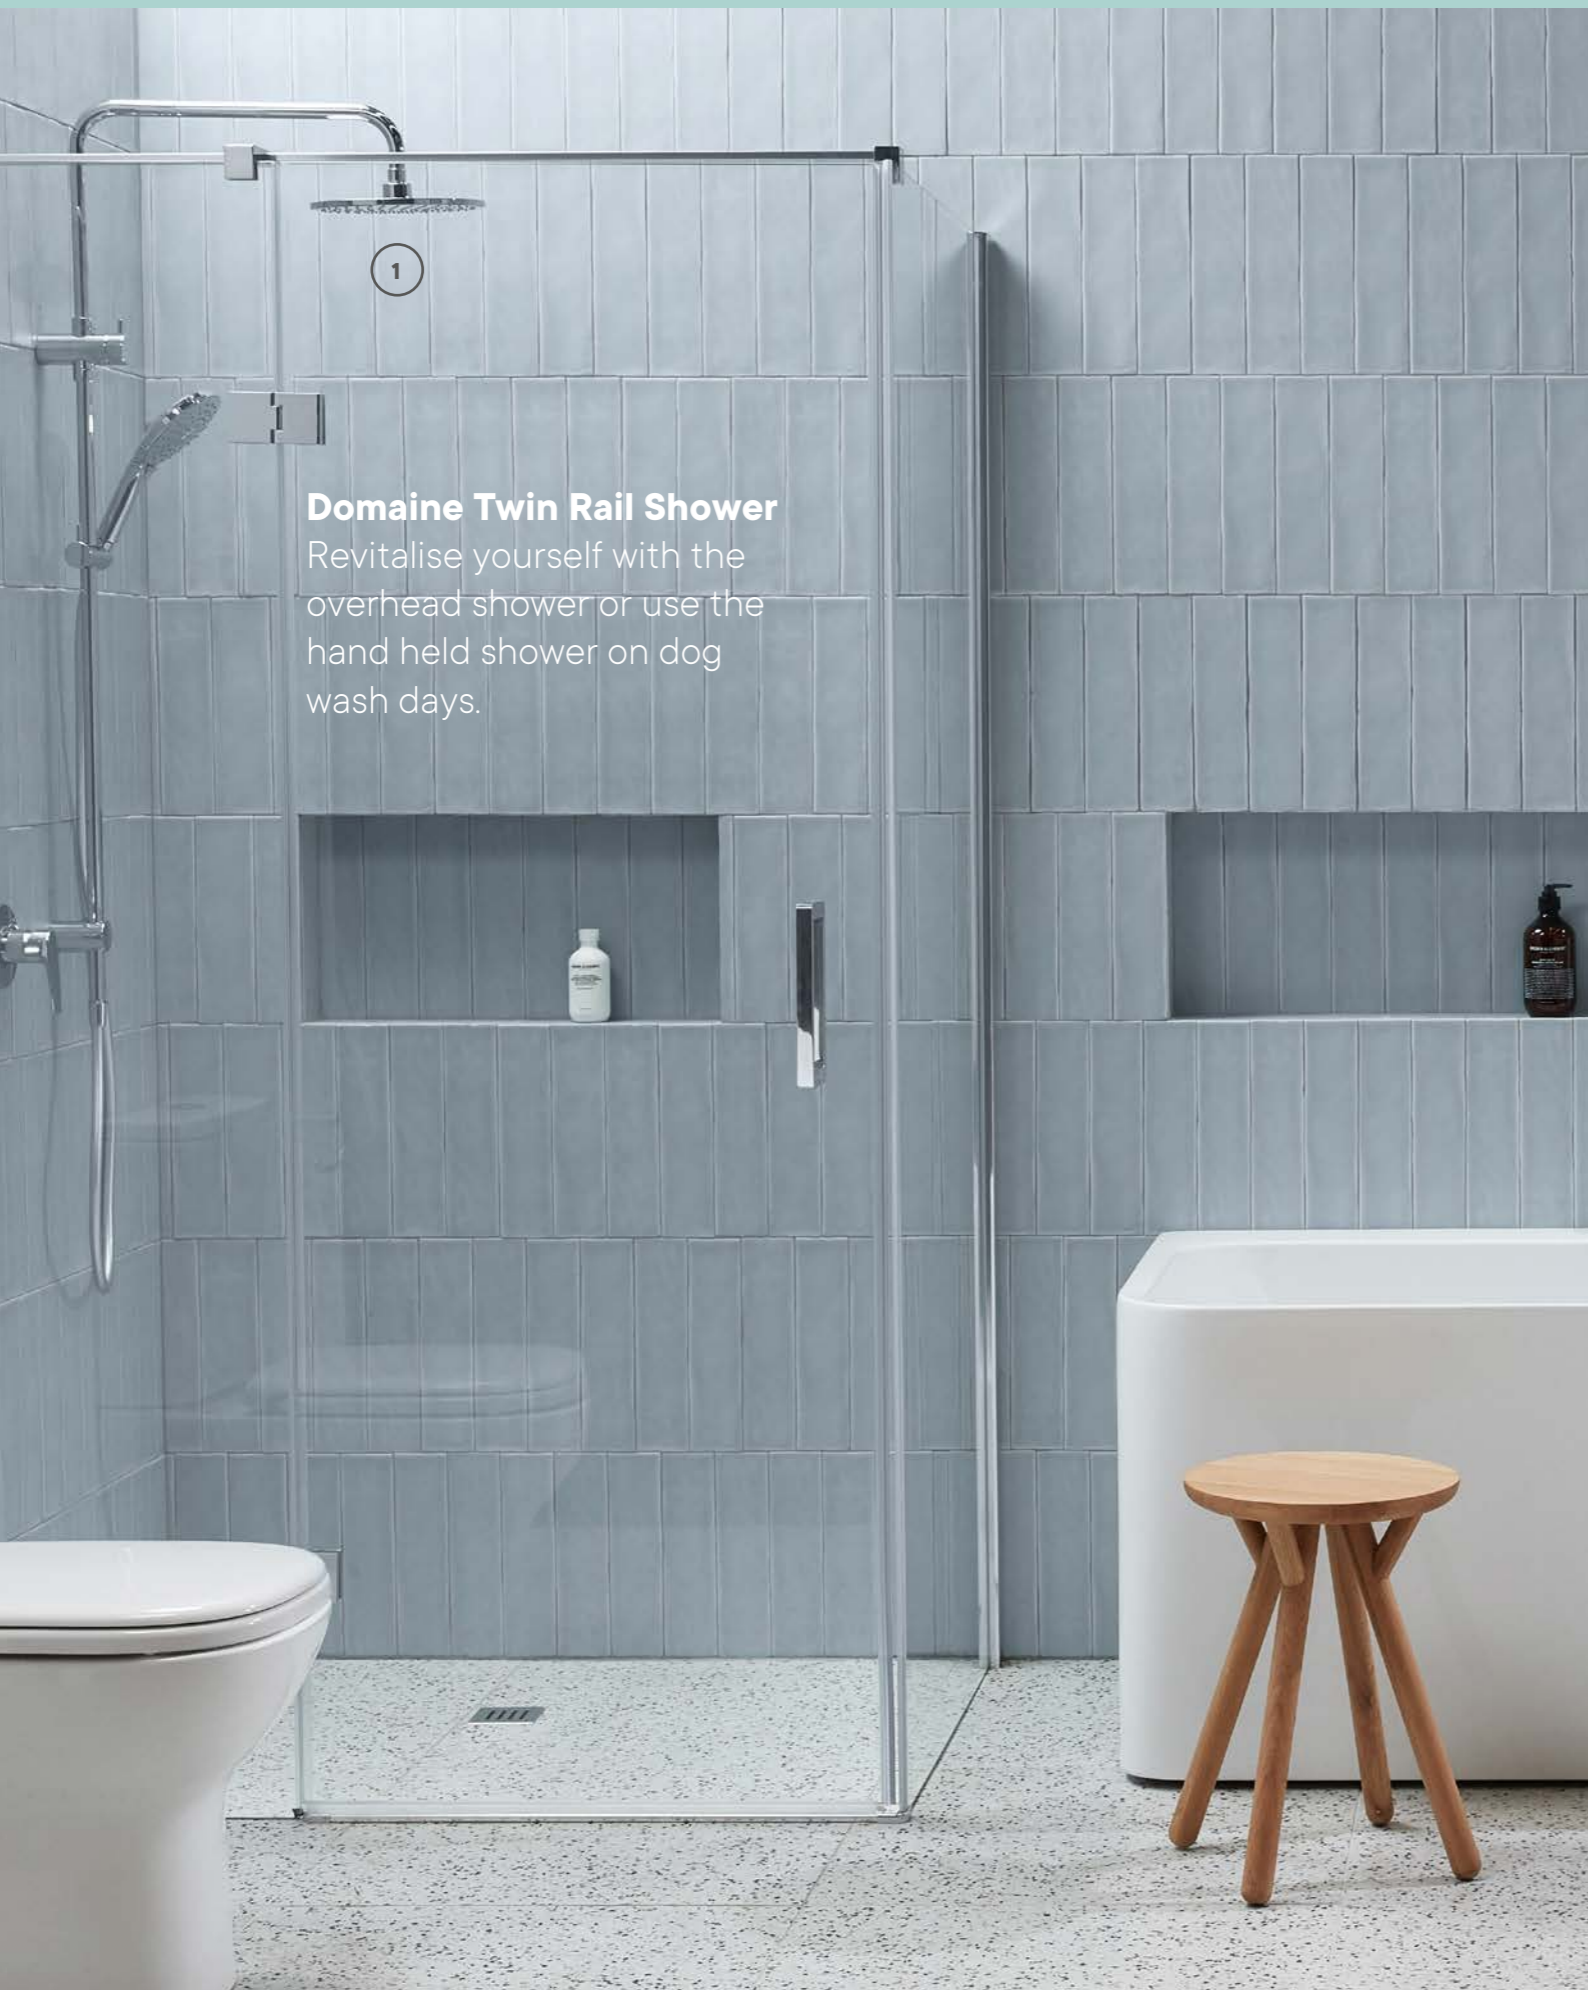

# Contents

**6 — 11**  
**Domaine**

**12 — 25**  
**Solus**

**26 — 33**  
**Bristol**

**34 — 44**  
**Canterbury**

**Domaine Twin Rail Shower**

Revitalise yourself with the overhead shower or use the hand held shower on dog wash days.