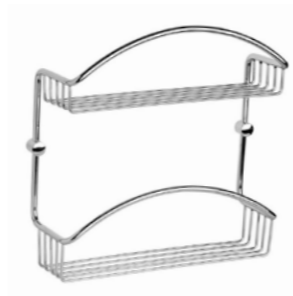

# Accessories

1

2

3

4

5

6

7

8

9

10

— 1 ● Solus MK2 Glass Shelf

Width: 530mm

Projection: 55mm

— 2 ● Solus Large Rectangular Wire Basket

210mm w x 120mm d x 30mm h

— 3 ● Solus Corner Metal Shower Basket

170mm w x 170mm d x 40mm h

— 4 ● Solus Corner Wire Basket

210mm w x 160mm d x 30mm h

— 5 ● Solus Large Wire Corner Basket

230mm w x 175mm d x 60mm h

— 6 ● Solus Rectangular Wire Soap Basket