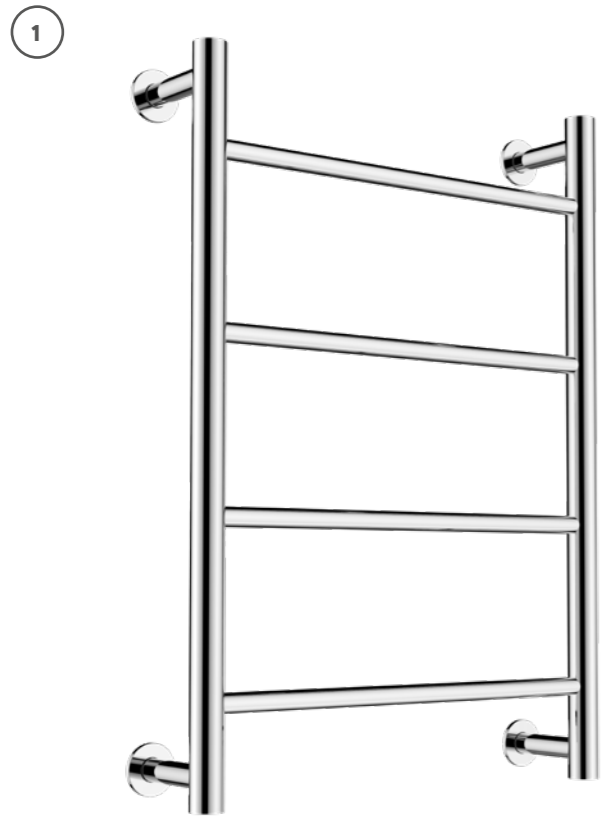

Accessories

— 1 ●●
Solus MK2 Heated Towel Rail

Available sizes:
700mm h x 500mm w
700mm h x 700mm w

Projection: 112mm

Made from Stainless Steel (Grade 304)

Suitable for plug in or hardwired installation

Can be installed with or without dress ring

— 2 ●●
Solus MK2 Single Towel Rail

Width: 750mm

Projection: 78mm

— 3 ●●
Solus MK2 Double Towel Rail

Width: 750mm

Projection: 124mm

— 4 ●
Solus MK2 Towel Rack

Width: 596mm

Projection: 212mm

— 5 ●●
Solus MK2 Toilet Roll Holder

— 6 ●●
Solus MK2 Guest Towel Ring

— 7 ●●
Solus MK2 Robe Hook

— 8 ●●
Solus MK2 Soap Dish

— 9 ●
Solus MK2 Tumbler

— 10 ●
Solus MK2 Toilet Brush and Glass Holder