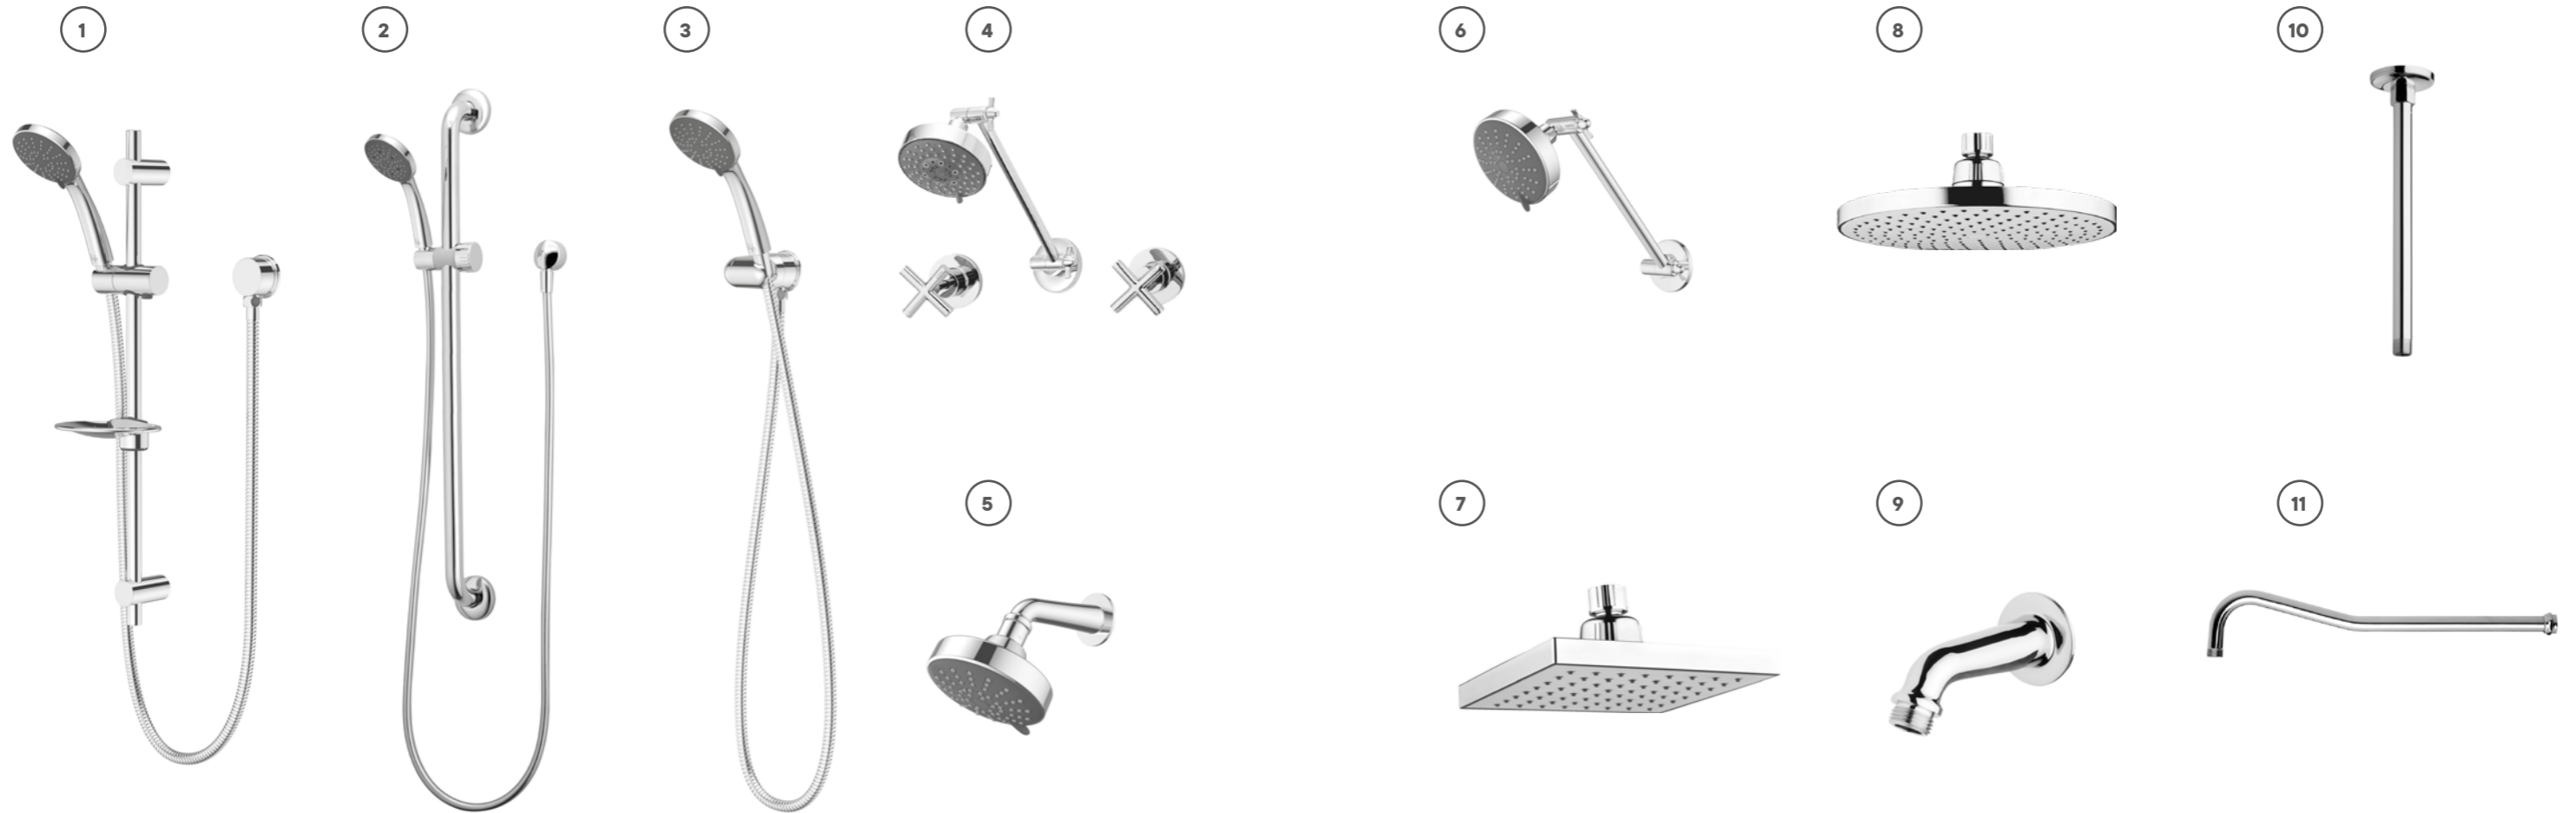

Showers

— 1 ●
Solus MK3 3 Function Rail Shower

WELS 4 Star, 7.5 L/min

680mm rail

Strong and durable
1.5m chrome hose

Easy retrofit installation

1 function also available

— 2 ●
Solus MK3 1 Function Grab Rail Shower

WELS 4 Star, 7.5 L/min

Safety grab-rail, made from
durable polished stainless steel

Available in:
600mm or 900mm rail

Strong and durable
1.5m chrome hose

— 3 ●
Solus MK3 1 Function Hand Shower

WELS 4 Star, 7.5 L/min

Strong and durable
1.5m chrome hose

Easy retrofit installation

3 function also available

— 4 ●
Solus MK3 Shower Set

WELS 4 star 7.5L/min

Brass construction

Only available in 3 function

— 5 ●
Solus MK3 1 Function Wall Shower on Arm

WELS 4 star, 7.5 L/min

— 6 ●
Solus MK3 3 Function Hi-Rise Shower

WELS 4 star, 7.5 L/min

— 7 ●
Solus Square Overhead Shower

WELS 3 star, 9 L/min

Available in:
150mm
200mm

— 8 ●
Solus Round Overhead Shower

WELS 3 star, 9 L/min

Available in:
180mm
220mm

— 9 ●
Solus Wall Dropper Arm Only

98mm

— 10 ●
Solus Vertical Shower Arm

Available in:
300mm
600mm

— 11 ●
Solus Curved Horizontal Shower Arm

450mm