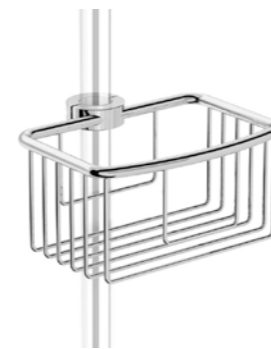

# Accessories

1

2

3

4

5

6

7

8

9

10

— 1 ● Solus MK2 Glass Shelf

Width: 530mm

Projection: 55mm

— 2 ● Solus Large Rectangular Wire Basket

210mm w x 120mm d x 30mm h

— 3 ● Solus Corner Metal Shower Basket

170mm w x 170mm d x 40mm h

— 4 ● Solus Corner Wire Basket

210mm w x 160mm d x 30mm h

— 5 ● Solus Large Wire Corner Basket

230mm w x 175mm d x 60mm h

— 6 ● Solus Rectangular Wire Soap Basket