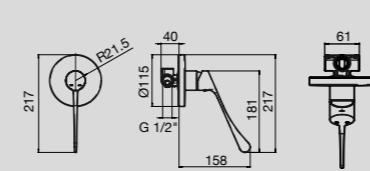

Tapware

Solus

Solus

Solus
MK3 Shower Mixer

Solus
MK3 Shower Mixer with Diverter