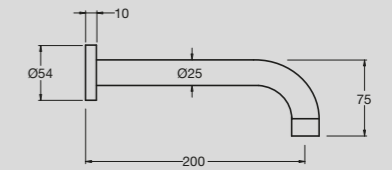

Solus
Curved Bath Outlet