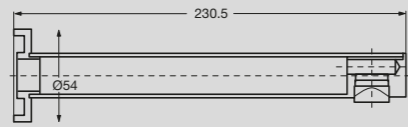

Solus
Straight Bath Outlet