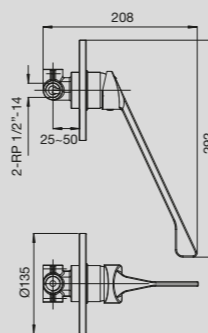

Bristol
MK2 Shower Mixer with Extended
Lever Handle