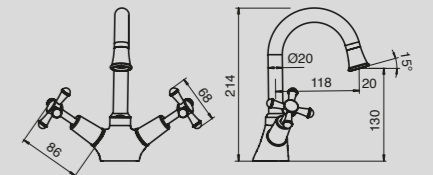

Canterbury
Basin Twinner