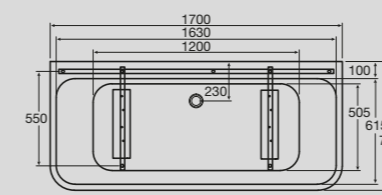

Baths & Spas

Domaine

Domaine
Back to Wall Freestanding Bath