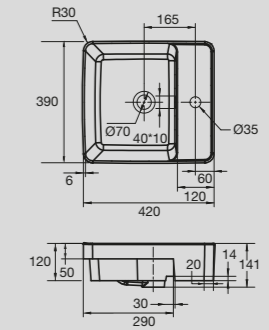

Domaine
Semi Recessed Basin