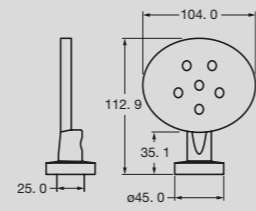

Solus
MK2 Soap Dish