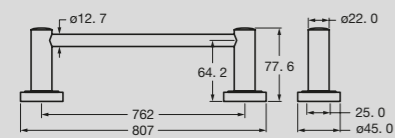

# Solus

**Solus**  
MK2 Heated Towel Rail  
700mm h x 500mm w

**Solus**  
MK2 Toilet Roll Holder

**Solus**  
MK2 Towel Rack

**Solus**  
MK2 Single Towel Rail

**Solus**  
MK2 Heated Towel Rail  
700mm h x 700mm w