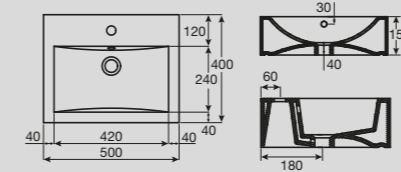

Solus

Solus
Counter Basin