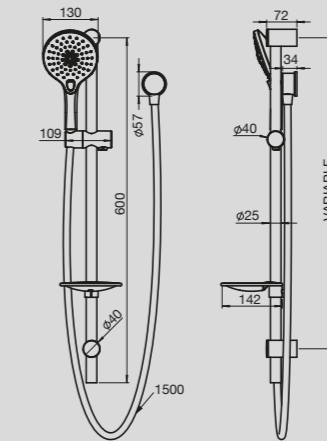

# Canterbury

**Canterbury**  
Toilet Roll Holder

**Canterbury**  
Robe Hook

**Canterbury**  
Double Towel Rail  
300mm / 750mm / 900mm

**Canterbury**  
Towel Ring

**Canterbury**  
Shower Shelf

**Canterbury**  
Soap Dish

## Domaine

**Domaine**  
Twin Rail Shower

**Domaine**  
3 Function Brass Rail Shower

**Domaine**  
Short Twin Rail Shower

**Domaine**  
3 Function Hand Shower

**Domaine**  
3 Function Rail Shower