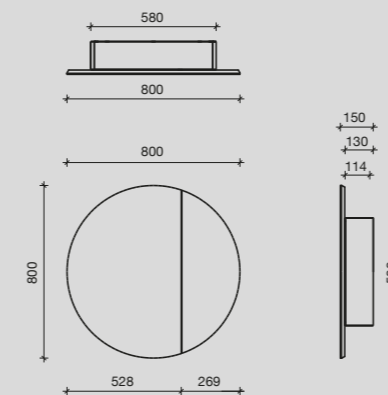

Domaine Tallboy

Wall Hung

Standard Sizes (mm)	400
Ceramic*	
Width (mm)	400
Depth (mm)	302
Height (mm)	1620
Number of Doors	2
Number of Shelves	5

Please note these are overall measurements.

* Due to the manufacturing nature of ceramic tops, size variation (+/-5mm) is to be expected, due to the 1200°C kiln vitrification process.

Mirror Cabinets

Domaine Shaving Cabinet

Standard Sizes (mm)	300	400	500	600	750	900	1200	1500	1800
Width (mm)	300	400	500	600	750	900	1200	1500	1800
Depth (mm) Standard/Plus	150/159	150/159	150/159	150/159	150/159	150/159	150/159	150/159	150/159
Height (mm)	800	800	800	800	800	800	800	800	800
Number of Doors	1	1	1	2	2	2	2 or 3	3	4
Number of Shelves	2	2	2	2	2	2	4 or 6	6	4

Domaine Mirror

Standard Sizes (mm)	500	600	750	900	1200
Width (mm)	300	400	500	600	750
Height (mm)	800	800	800	800	800

Domaine Shaving Cabinet with Shelf

Standard Sizes (mm)	300	400	500	600	750	800	900	1200
Width (mm)	300	400	500	600	750	800	900	1200
Depth (mm) Standard/Plus	152/159	152/159	152/159	152/159	152/159	152/159	152/159	152/159
Height (mm)	1000	1000	1000	1000	1000	1000	1000	1000
Number of Doors	1	1	1	2	2	2	2	2
Number of Internal Glass Shelves	2	2	2	2	2	2	2	4

Woodgrain cabinets feature a matching woodgrain interior. White and Matte Milton Moon Grey polyurethane cabinets feature a white satin interior, Matte Black polyurethane cabinets feature a black satin interior.

Domaine Round Mirror Cabinet

Disclaimer: Products in this specification manual must by regulation be installed by licensed and registered trade people. The manufacturer/distributor reserves the right to vary specifications or delete models from their range without prior notification. Dimensions are nominal measurements only. Dimensions and set-outs listed are correct at time of publication however the manufacturer/distributor takes no responsibility for printing errors.