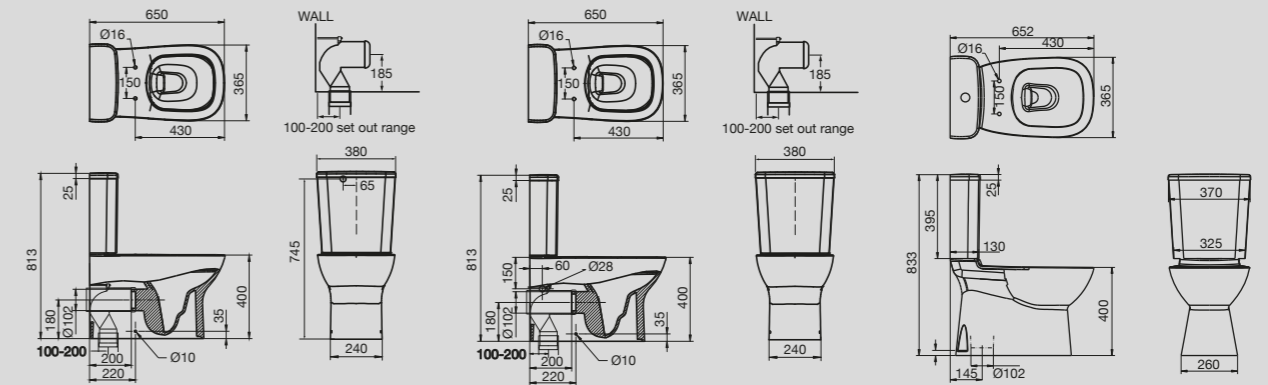

Solus Vanities & Mirror Cabinets

	500 WH Vanity	750 WH Vanity	900 WH Vanity	500 Cabinet	750 Cabinet	900 Cabinet	Powder Room WH	Powder Room FM
Sizes (mm)	Centre	Centre						
Width (mm)	500	750	900	500	750	900	475	475
Depth (mm)	376	420	420	150	150	150	235	235
Height (mm)	450	450	500	800	800	800	500	790
Number of Drawers	1	1	2	—	—	—	—	—
Number of Doors	—	—	—	1	2	2	1	1

Bristol Vanities & Mirror Cabinets

	600WH Vanity	750WH Vanity	900WH Vanity	1200WH Vanity	600FM Vanity	750FM Vanity	900FM Vanity	1200FM Vanity	450 Cabinet	600 Cabinet	750 Cabinet	900 Cabinet	1200 Cabinet
Sizes (mm)	Centre	Centre	Centre/ Offset	Centre/ Offset	Centre	Centre	Centre/ Offset	Centre/ Offset					
Width (mm)	600	750	900	1200	600	750	900	1200	449	600	750	900	1200
Depth (mm)	460	460	460	460	460	460	460	460	150	150	150	150	150
Height (mm)	543	543	543	543	850	850	850	850	749	750	750	750	750
Number of Drawers	0	2	2	2	0	3	3	3	—	—	—	—	—
Number of Doors	2	1	2	2	2	1	2	2	1	2	2	2	2

Toilets

Domaine

Domaine

Close Coupled Back to Wall Rimless Toilet Suite Bottom Inlet

Domaine

Close Coupled Back to Wall Rimless Toilet Suite Back Inlet

Domaine

Close Coupled Rimless Toilet Suite