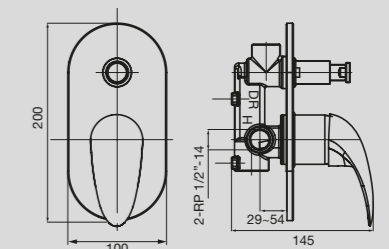

Bristol
MK2 Shower Mixer Diverter