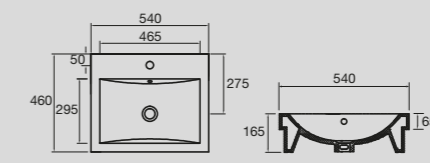

Solus
Semi Inset Basin
540 x 460mm