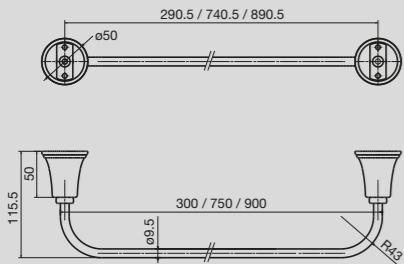

# Canterbury

**Canterbury**  
Toilet Roll Holder

**Canterbury**  
Robe Hook

**Canterbury**  
Double Towel Rail  
300mm / 750mm / 900mm

**Canterbury**  
Towel Ring

**Canterbury**  
Shower Shelf

**Canterbury**  
Soap Dish