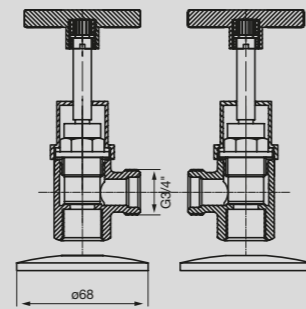

Solus
Washing Machine Stops