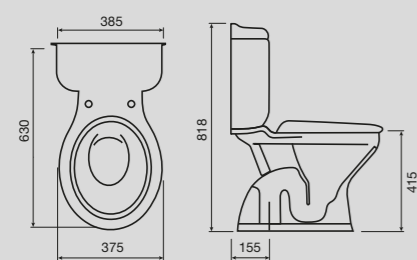

Canterbury

Canterbury
Close Coupled Toilet Suite