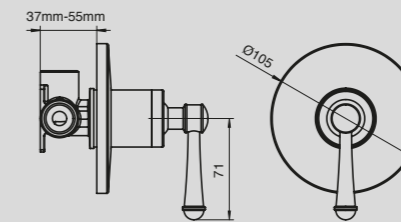

Canterbury
Shower/Bath Mixer