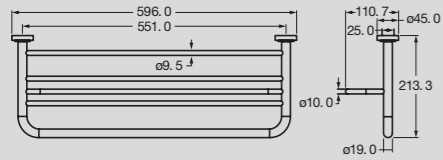

# Solus

**Solus**  
MK2 Heated Towel Rail  
700mm h x 500mm w

**Solus**  
MK2 Toilet Roll Holder

**Solus**  
MK2 Towel Rack

**Solus**  
MK2 Single Towel Rail

**Solus**  
MK2 Heated Towel Rail  
700mm h x 700mm w