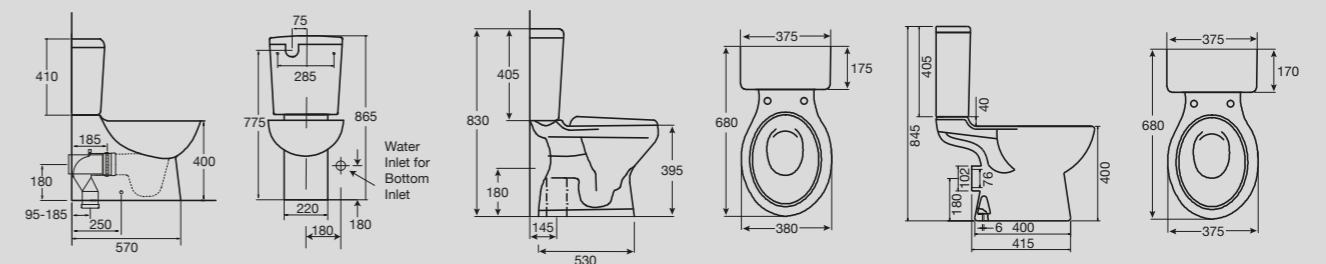

Solus

Solus

Square Close Coupled Back to Wall Toilet Suite

Solus

Square Close Coupled S Trap Toilet Suite

Solus

Square Close Coupled P Trap Toilet Suite