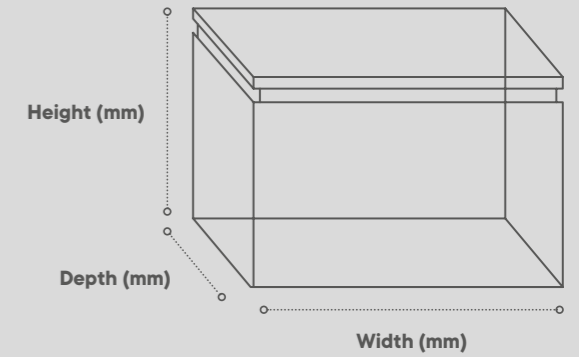

Dimensions

Vanities

Domaine Conventional

Floor Mounted

Standard Sizes (mm)	600	750	900	1200	1500	1800
Cherry Pie/Friday/Caesarstone	Centre	Centre	Centre	Centre/Double	Centre/Double	Centre/Double
Width (mm)	600	750	900	1200	1500	1800
Depth (mm)	500	500	500	500	500	500
Height (mm)	900	900	900	900	900	900
Number of Drawers	0	3	3	3	6	6
Number of Doors	2	1	1	2	2	2
Ceramic*	Centre	Centre	Centre	Centre/Double	Centre/Double	—
Width (mm)	610	760	910	1210	1520	—
Depth (mm)	460	460	460	460	460	—
Height (mm)	895	895	895	895	895	—
Number of Drawers	0	3	3	3	6	—
Number of Doors	2	1	1	2	2	—
Cast Marble	Centre	Centre/Offset	Centre/Offset	Centre/Offset	Centre/Double	Centre/Double
Width (mm)	600	750	900	1200	1500	1800
Depth (mm)	460	460	460	460	460	460
Height (mm)	902	902	902	902	902	902
Number of Drawers	0	3	3	3	6	6
Number of Doors	2	1	1	2	2	2

Wall Hung

Standard Sizes (mm)	600	750	900	1200	1500	1800
Cherry Pie/Friday/Caesarstone	Centre	Centre	Centre	Centre/Double	Centre/Double	Centre/Double
Width (mm)	600	750	900	1200	1500	1800
Depth (mm)	500	500	500	500	500	500
Height (mm)	570	570	570	570	570	570
Number of Drawers	0	2	2	2	4	4
Number of Doors	2	1	1	2	2	2
Ceramic*	Centre	Centre	Centre	Centre/Double	Centre/Double	—
Width (mm)	610	760	910	1210	1520	—
Depth (mm)	460	460	460	460	460	—
Height (mm)	565	565	565	565	565	—
Number of Drawers	0	2	2	2	4	—
Number of Doors	2	1	1	2	2	—
Cast Marble	Centre	Centre/Offset	Centre/Offset	Centre/Offset	Centre/Double	Centre/Double
Width (mm)	600	750	900	1200	1500	1800
Depth (mm)	460	460	460	460	460	460
Height (mm)	572	572	572	572	572	572
Number of Drawers	0	2	2	2	4	4
Number of Doors	2	1	1	2	2	2

Please note these are overall measurements.

* Due to the manufacturing nature of ceramic tops, size variation (+/-5mm) is to be expected, due to the 1200°C kiln vitrification process.