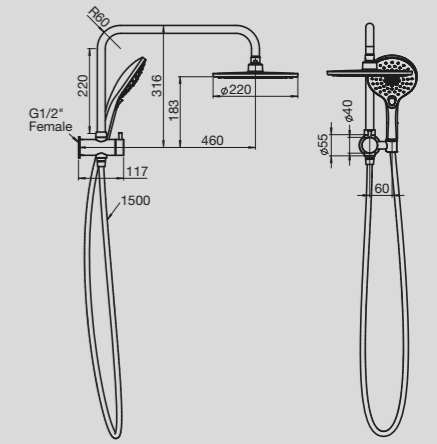

# Canterbury

**Canterbury**  
Toilet Roll Holder

**Canterbury**  
Robe Hook

**Canterbury**  
Double Towel Rail  
300mm / 750mm / 900mm

**Canterbury**  
Towel Ring

**Canterbury**  
Shower Shelf

**Canterbury**  
Soap Dish

**Canterbury**  
Single Towel Rail  
300mm / 750mm / 900mm

## Domaine

**Domaine**  
Twin Rail Shower

**Domaine**  
3 Function Brass Rail Shower

**Domaine**  
Short Twin Rail Shower

**Domaine**  
3 Function Hand Shower

**Domaine**  
3 Function Rail Shower