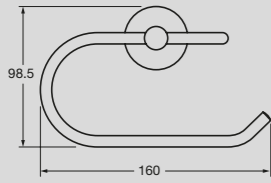

# Solus

**Solus**  
MK2 Heated Towel Rail  
700mm h x 500mm w

**Solus**  
MK2 Toilet Roll Holder

**Solus**  
MK2 Towel Rack

**Solus**  
MK2 Single Towel Rail

**Solus**  
MK2 Heated Towel Rail  
700mm h x 700mm w