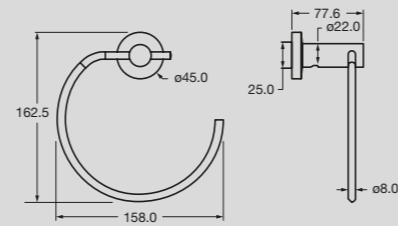

Solus
MK2 Guest Towel Ring