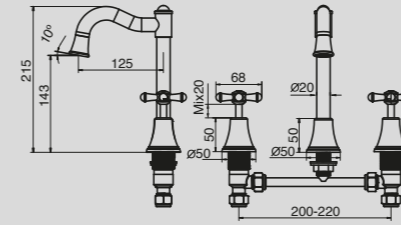

## Canterbury

**Canterbury**  
Basin Mixer

**Canterbury**  
English Basin Mixer

**Canterbury**  
Basin Set Lever

**Solus**  
MK2 Gooseneck Sink Mixer

**Solus**  
Wall Sink Outlet 200mm

**Solus**  
Wall Sink Set