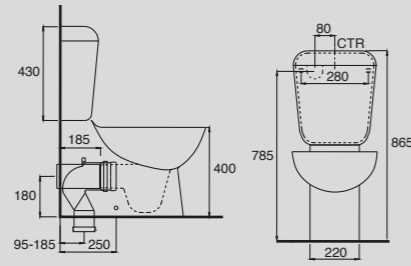

Solus
Round Close Coupled Back to Wall Toilet Suite