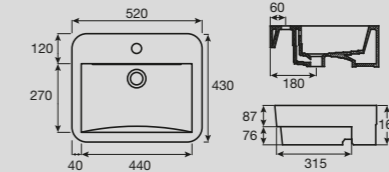

Solus
Semi Recessed Basin
520 x 430mm