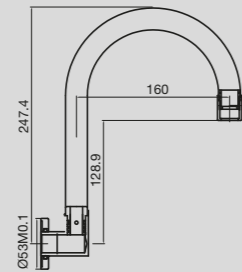

Solus
Wall Sink Outlet 200mm