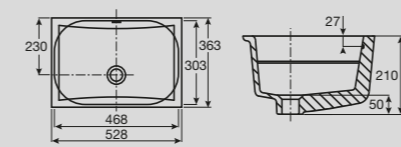

Solus
Under Counter Basin
530 x 365mm