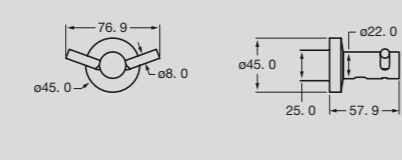

Solus
MK2 Robe Hook