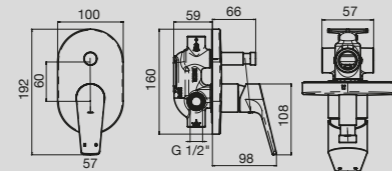

Solus
MK3 Shower Mixer with Diverter