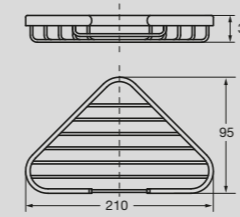

Solus
Corner Wire Basket