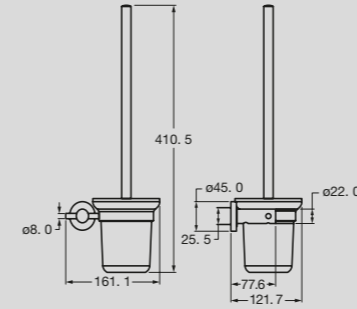

Solus

Solus
MK2 Toilet Brush and Glass Holder