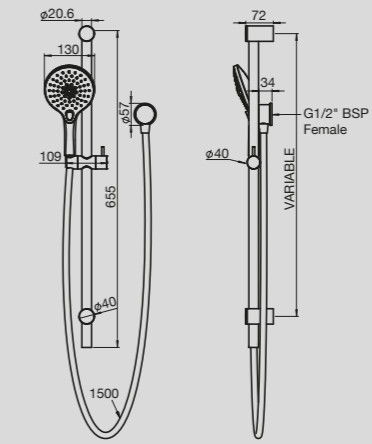

Domaine
3 Function Brass Rail Shower