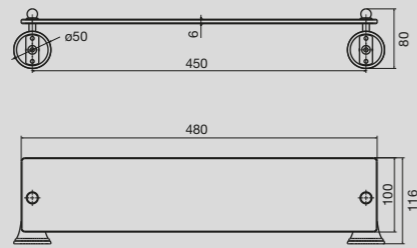

# Canterbury

**Canterbury**  
Toilet Roll Holder

**Canterbury**  
Robe Hook

**Canterbury**  
Double Towel Rail  
300mm / 750mm / 900mm

**Canterbury**  
Towel Ring

**Canterbury**  
Shower Shelf

**Canterbury**  
Soap Dish