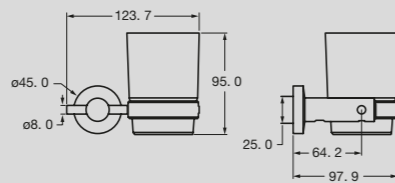

Solus
MK2 Single Tumbler