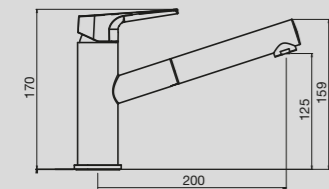

Solus
MK2 Sink Mixer with Pull Out