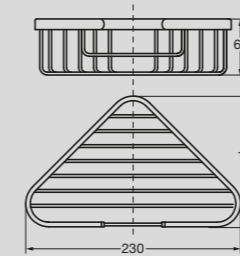

Solus
Large Wire Corner Basket