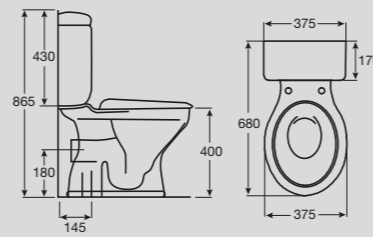

Solus
Round Close Coupled S Trap Toilet Suite