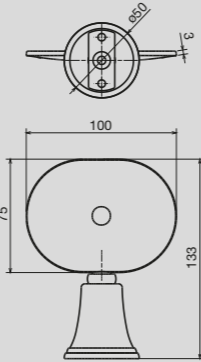

# Canterbury

**Canterbury**  
Toilet Roll Holder

**Canterbury**  
Robe Hook

**Canterbury**  
Double Towel Rail  
300mm / 750mm / 900mm

**Canterbury**  
Towel Ring

**Canterbury**  
Shower Shelf

**Canterbury**  
Soap Dish