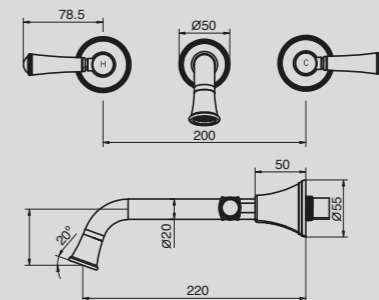

Canterbury
Wall Basin Set