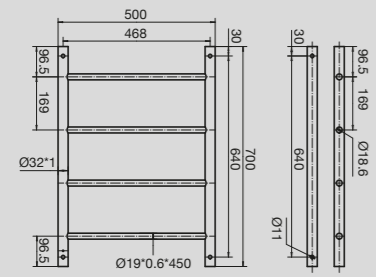

Solus

Solus
MK2 Heated Towel Rail
700mm h x 500mm w