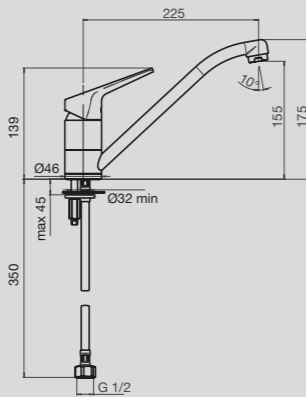

Solus
MK2 Standard Sink Mixer