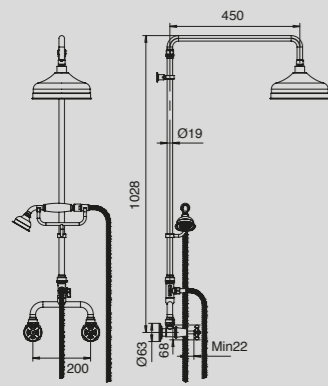

## Domaine

**Domaine**  
Twin Rail Shower

**Domaine**  
3 Function Brass Rail Shower

**Domaine**  
Short Twin Rail Shower

**Domaine**  
3 Function Hand Shower

**Domaine**  
3 Function Rail Shower

## Canterbury

**Canterbury**  
Exposed Twin Telephone  
Shower Set

**Canterbury**  
Rail Shower

**Canterbury**  
Exposed Shower Set

**Canterbury**  
Wall Mounted Telephone  
Bath Shower Set Lever

**Canterbury**  
Twin Rail Shower