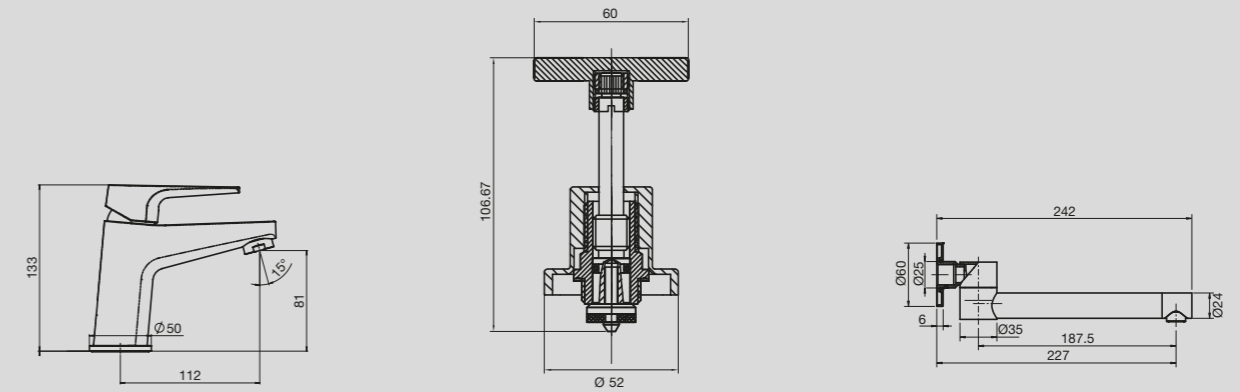

Solus

Solus
MK2 Basin Mixer

Solus
Basin Top Assemblies

Solus
MK2 Swivel Bath Outlet

Solus
MK3 Shower Mixer

Solus
MK3 Shower Mixer with Diverter