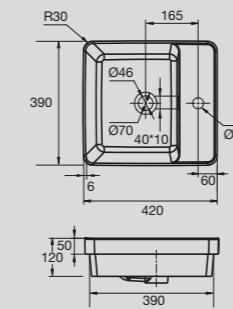

Domaine
Semi Inset Basin