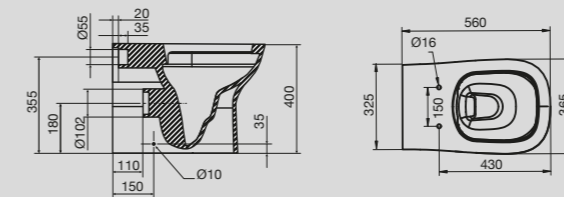

Domaine

Rimless Toilet Pan