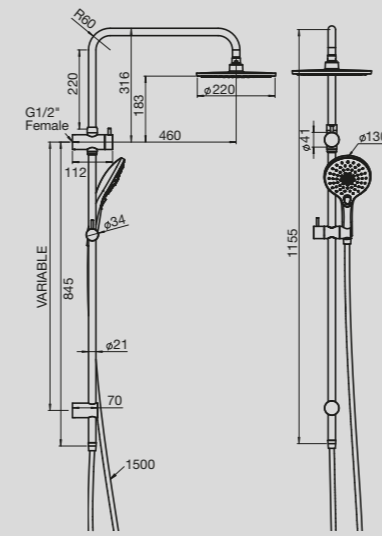

Showers

Domaine

Domaine
Twin Rail Shower