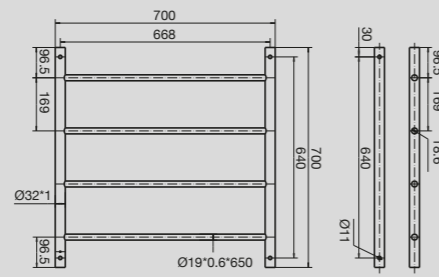

# Solus

**Solus**  
MK2 Heated Towel Rail  
700mm h x 500mm w

**Solus**  
MK2 Toilet Roll Holder

**Solus**  
MK2 Towel Rack

**Solus**  
MK2 Single Towel Rail

**Solus**  
MK2 Heated Towel Rail  
700mm h x 700mm w